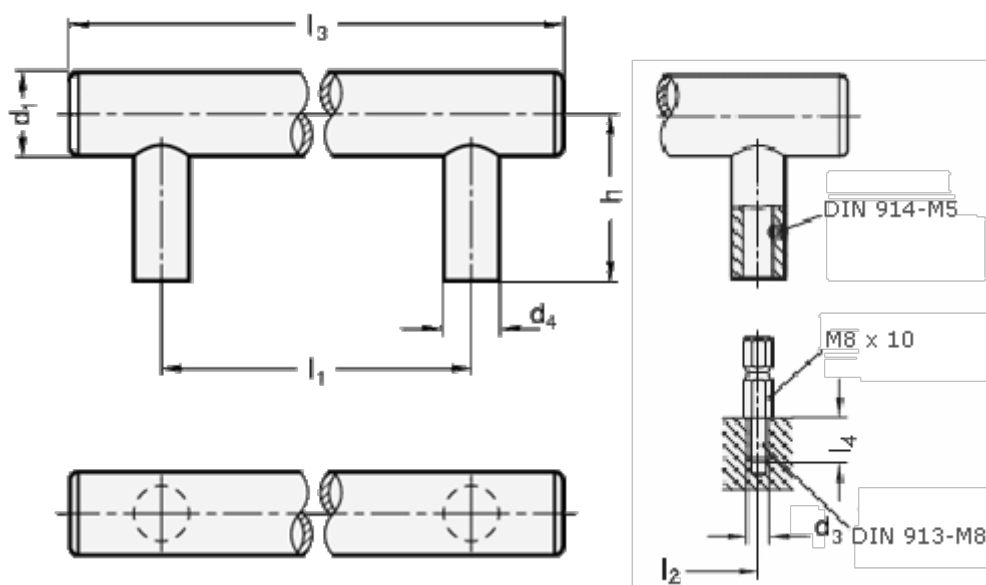

Article number: 20666730M8300K

Description: E+G St. steel tubular handle GN 666.7-30-M8-300-K
K - with plastic cover cap, mountet from the front

Measures

d1 = 30

d3 = M8

d4 = 20

h = 60

l1 +/-0.5 = 300

l2 = 300

l3 = 365

l4 = 15

t min = 15